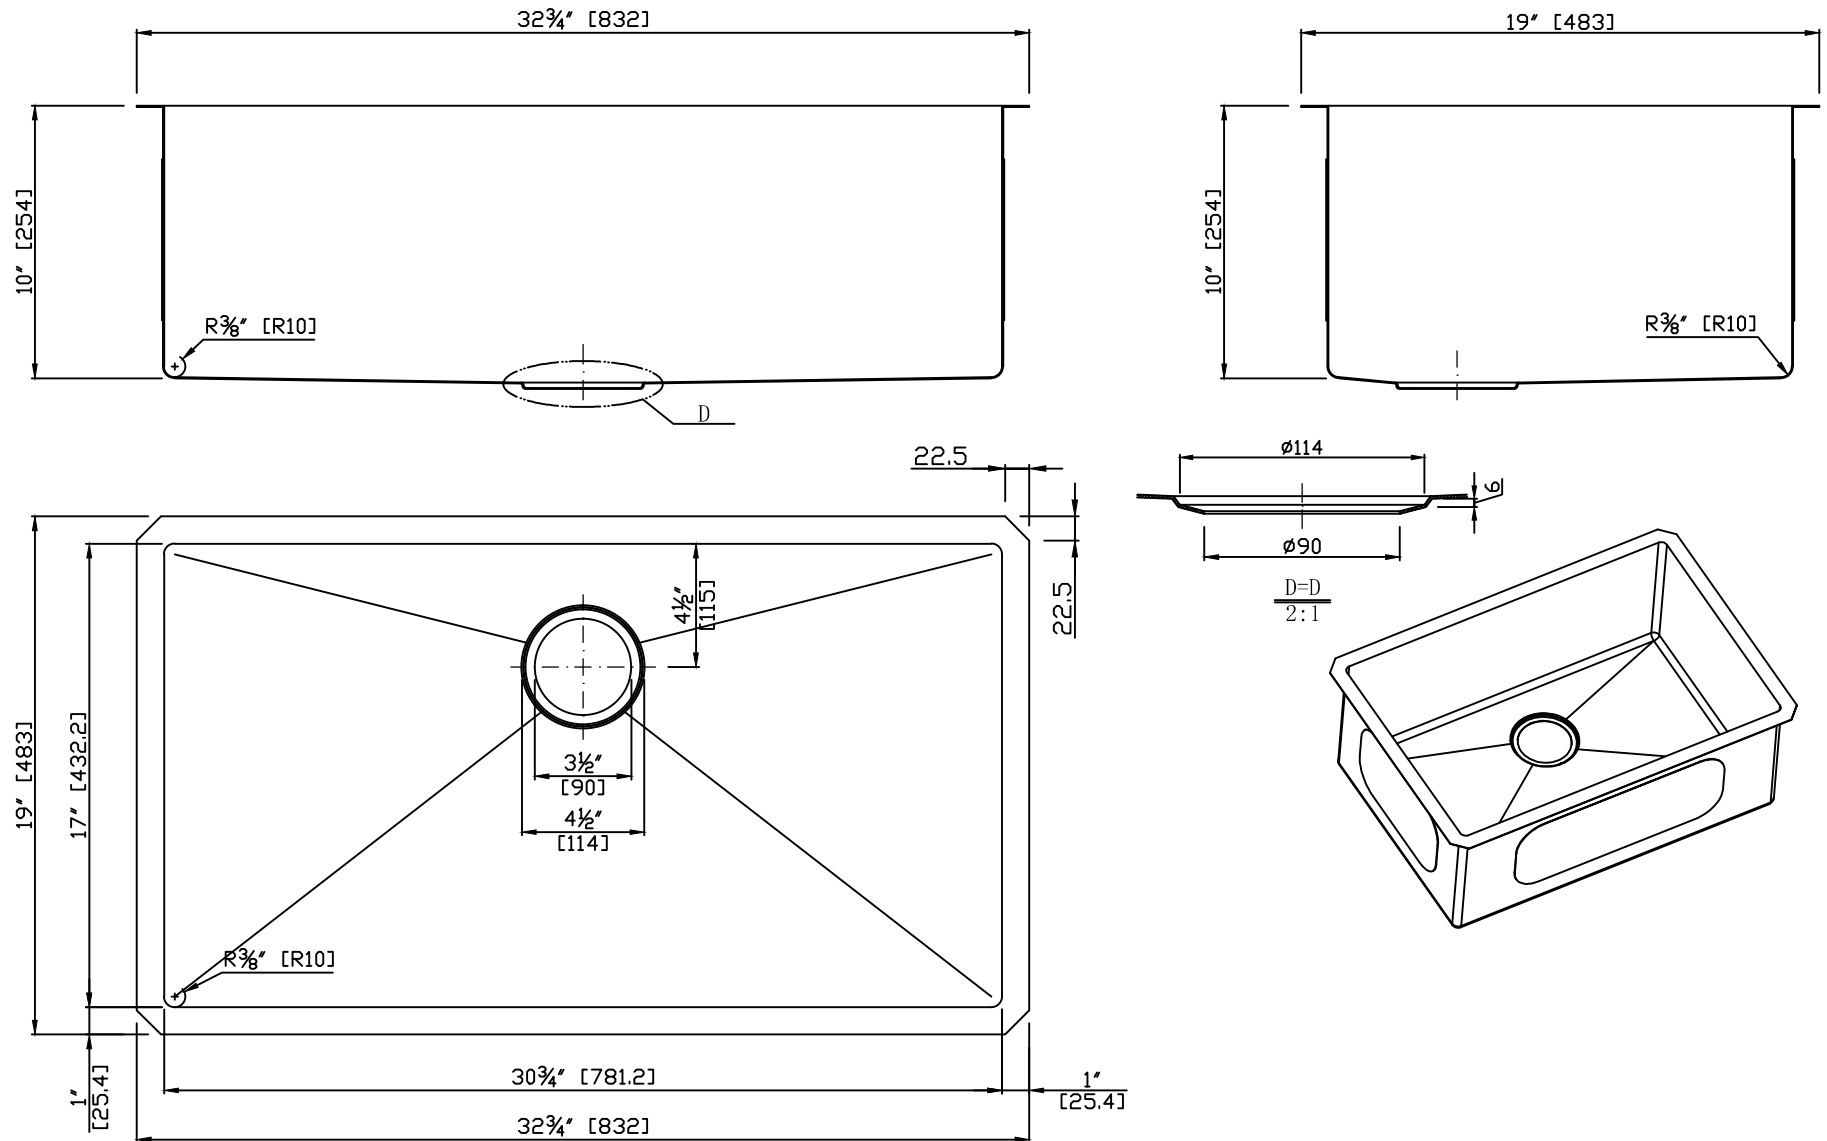

Model: K-AZ3219-1A

Dimensions: 32 in. L x 19 in. W x 10 in. H

Basin Depth: 10 in.

Search the model IDs below to find out more about the dynamic Kitchen Faucet options available through ANZZI.

Finishes: CH,BN
MODEL: KF-AZ034
KF-AZ034BN